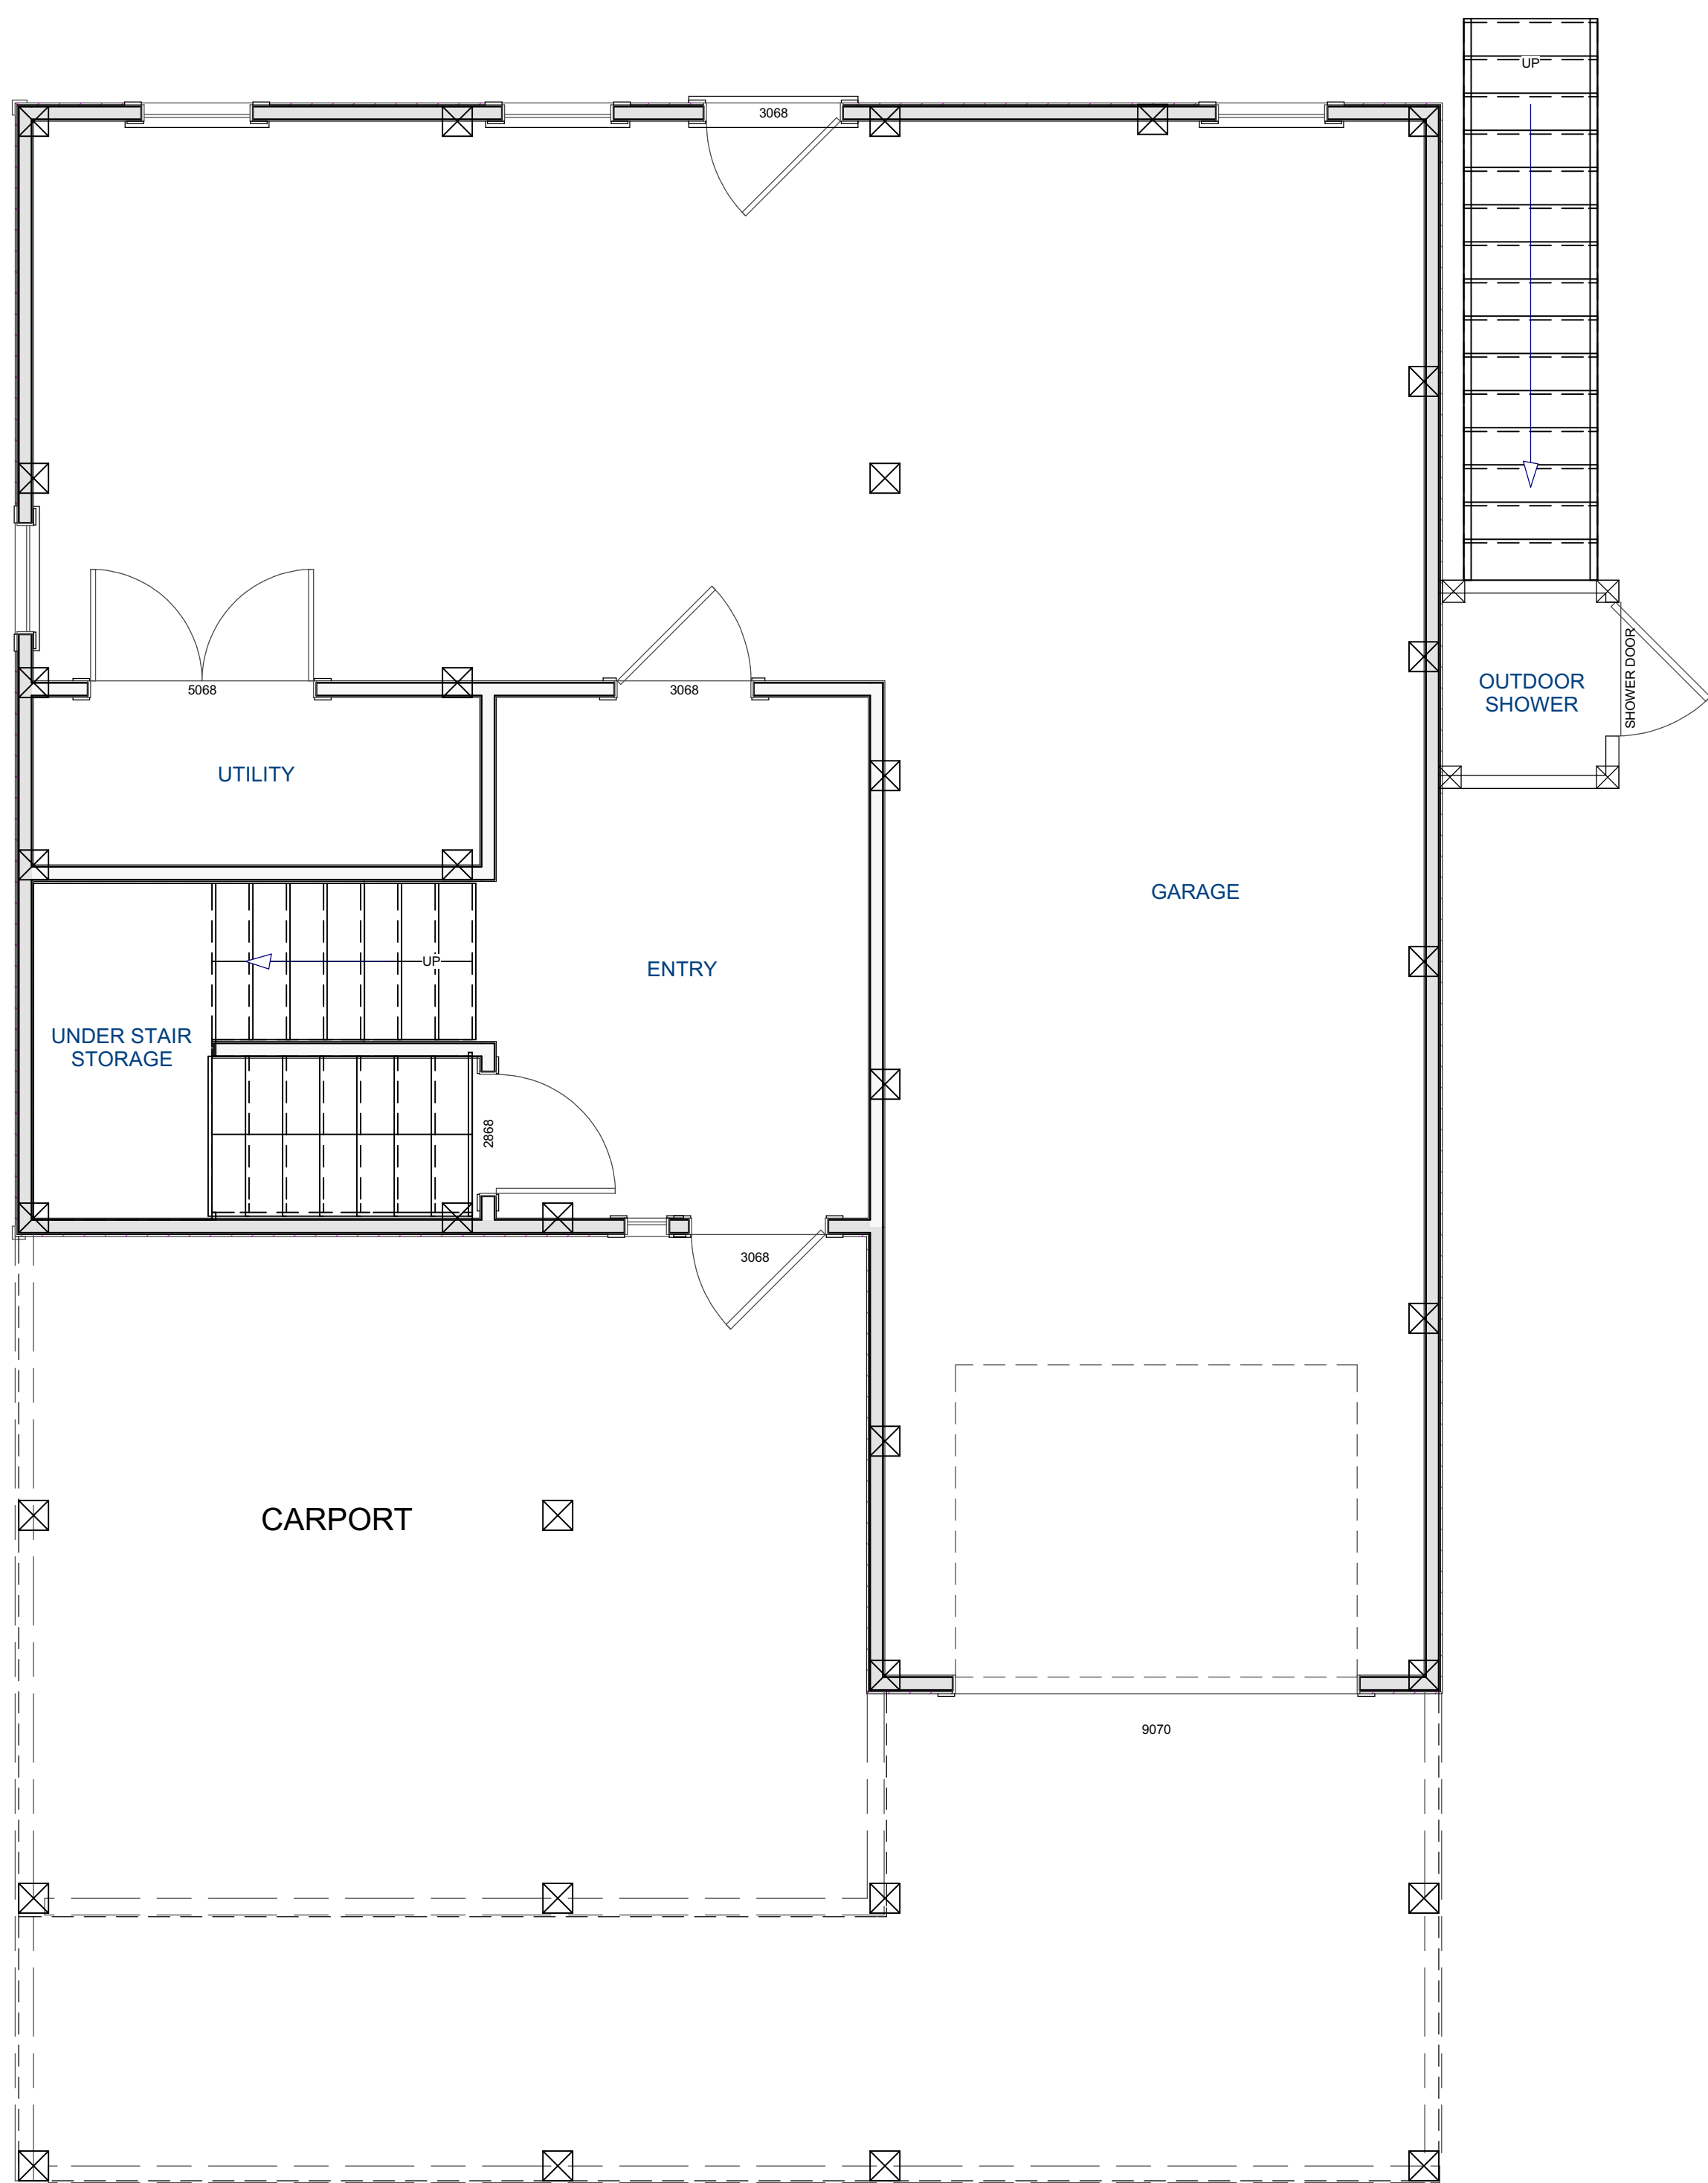

THE SWORDFISH

2,570 Heated Square Feet : 4 Bedrooms : 3.5 Baths

GROUND FLOOR

FIRST FLOOR

SECOND FLOOR

2,570 HEATED SQUARE FEET

GROUND FLOOR HEATED: 187 SQ FT 9' CEILING HEIGHT

FIRST FLOOR HEATED: 1,150 SQ FT 9' CEILING HEIGHT

SECOND FLOOR HEATED: 1,233 SQ FT 9' CEILING HEIGHT

PLANS ARE GENERAL LAYOUTS AND SUBJECT TO FUTURE REVISIONS.
FINAL MEASUREMENTS TO BE CONFIRMED BY CONTRACTOR.