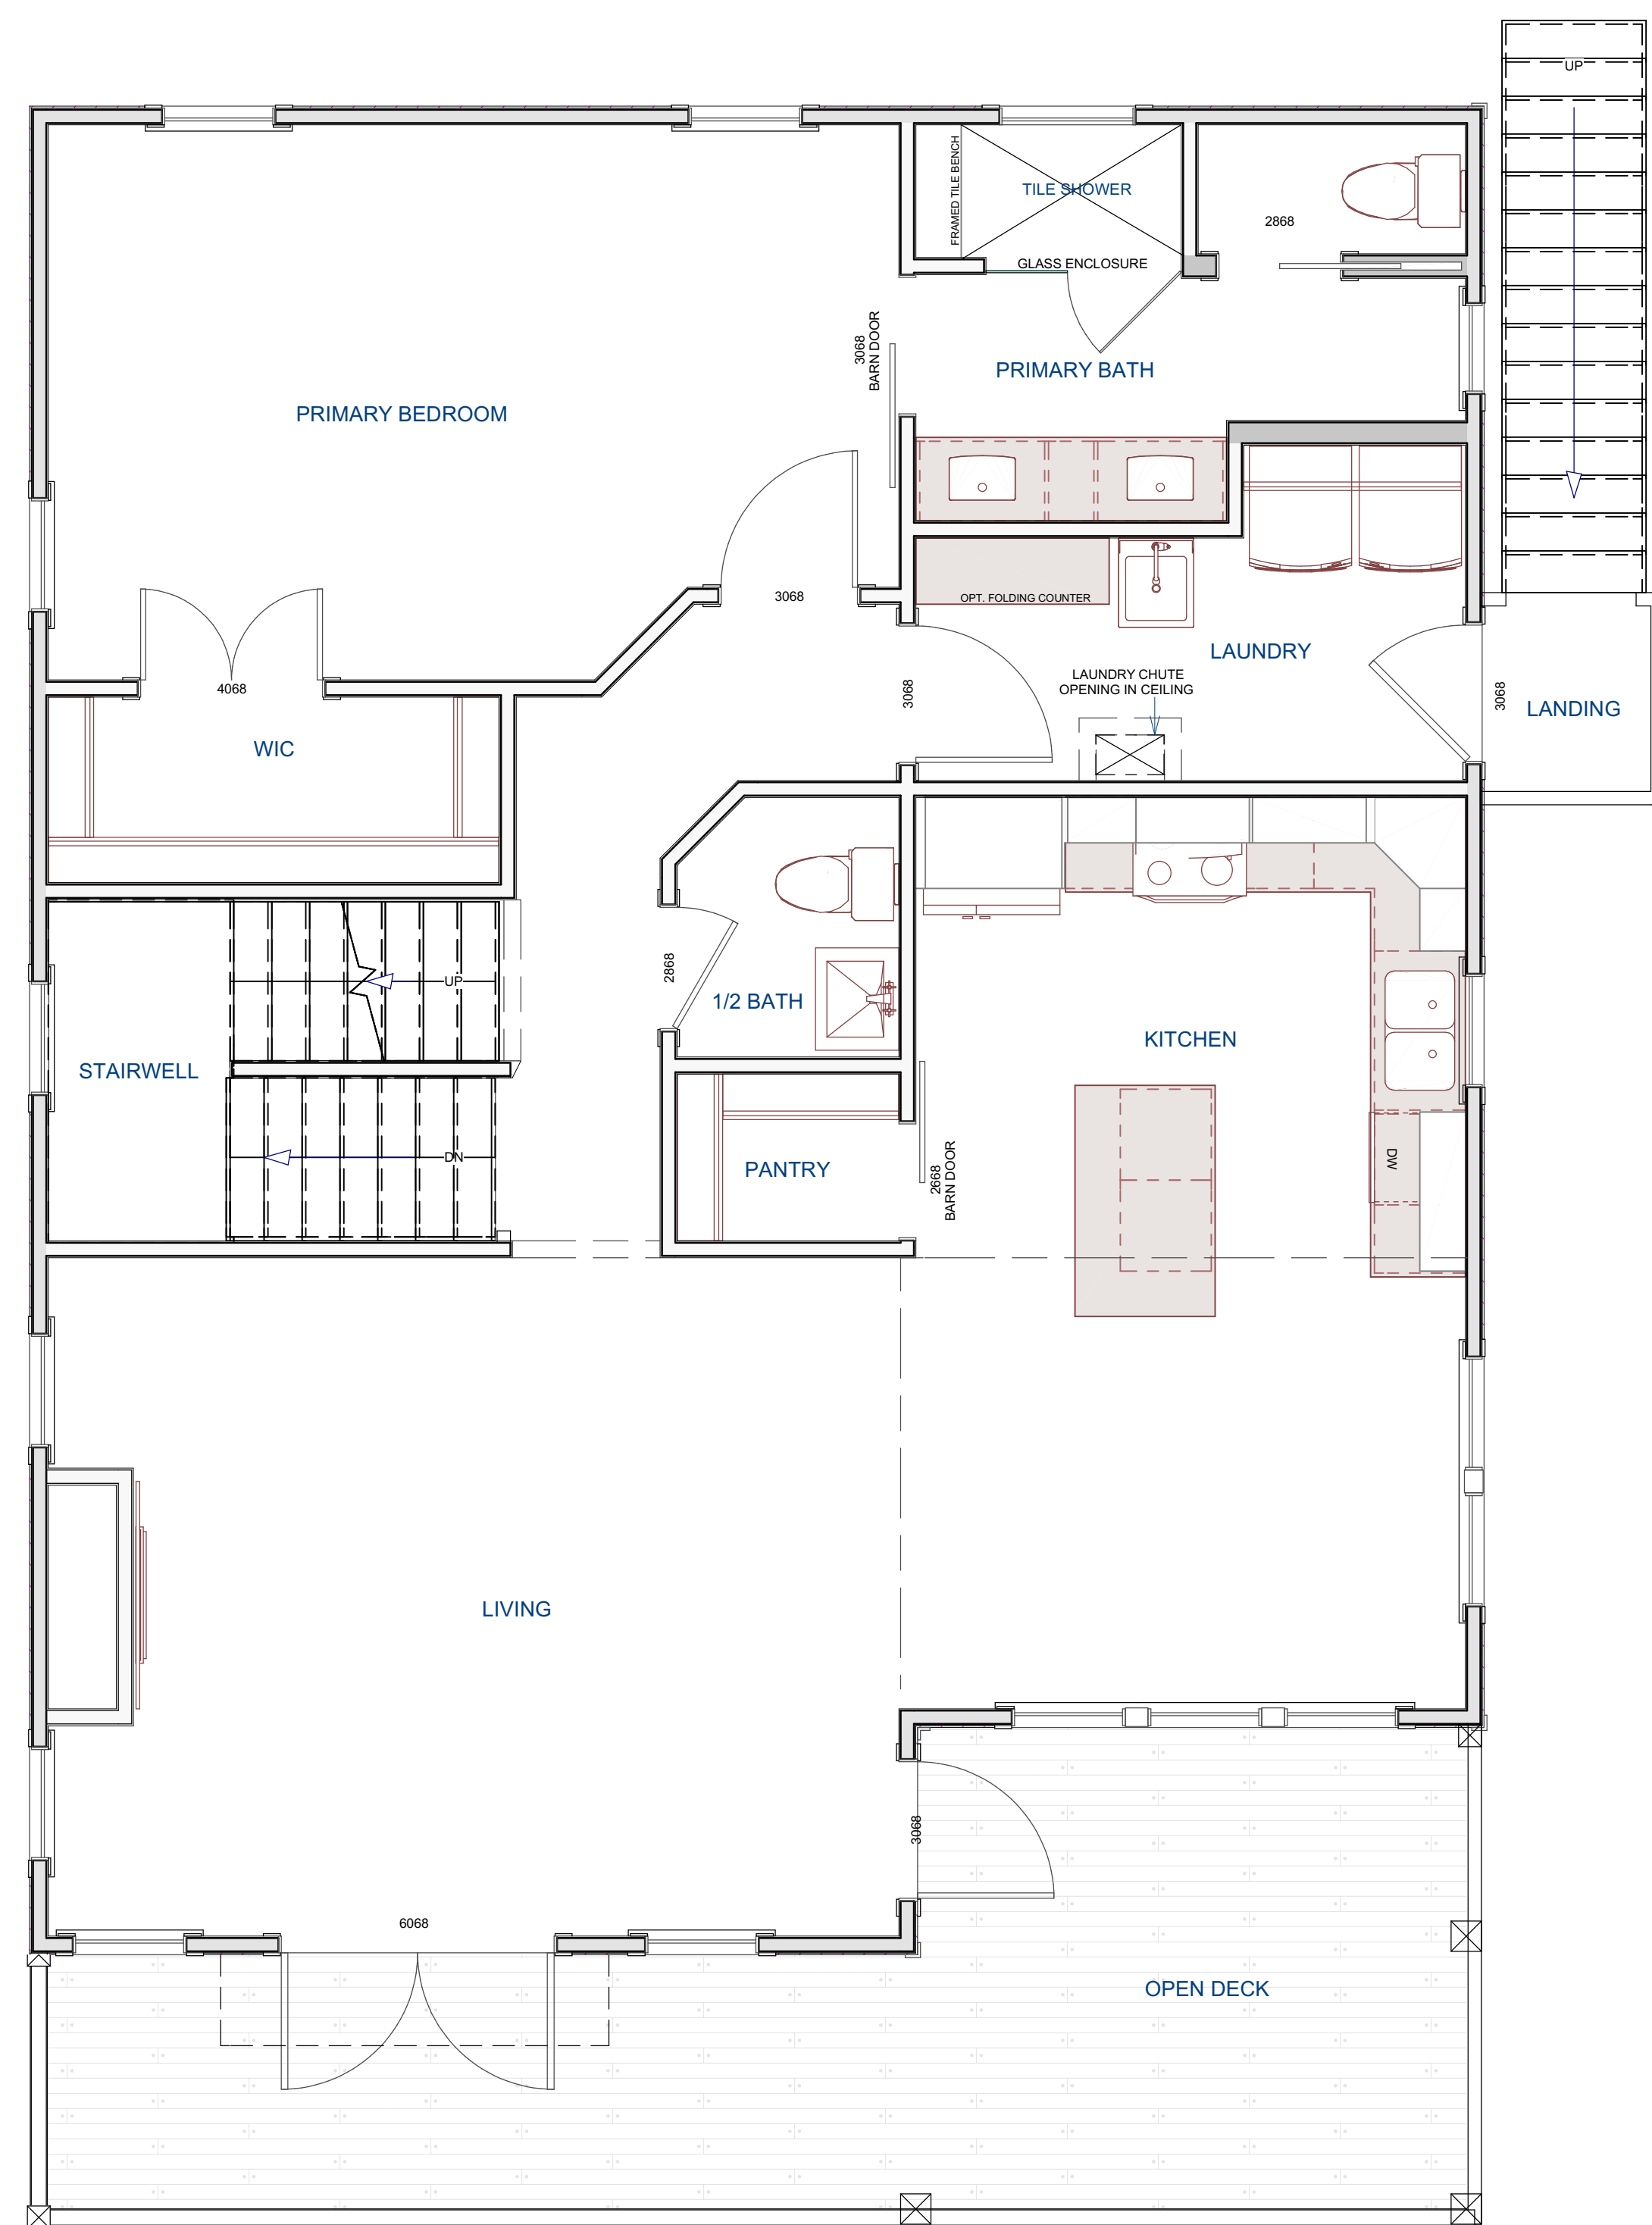

THE SWORDFISH

2,570 Heated Square Feet : 4 Bedrooms : 3.5 Baths

GROUND FLOOR

FIRST FLOOR

SECOND FLOOR

2,570 HEATED SQUARE FEET

GROUND FLOOR HEATED: 187 SQ FT 9' CEILING HEIGHT

FIRST FLOOR HEATED: 1,150 SQ FT 9' CEILING HEIGHT

SECOND FLOOR HEATED: 1,233 SQ FT 9' CEILING HEIGHT

PLANS ARE GENERAL LAYOUTS AND SUBJECT TO FUTURE REVISIONS.
FINAL MEASUREMENTS TO BE CONFIRMED BY CONTRACTOR.