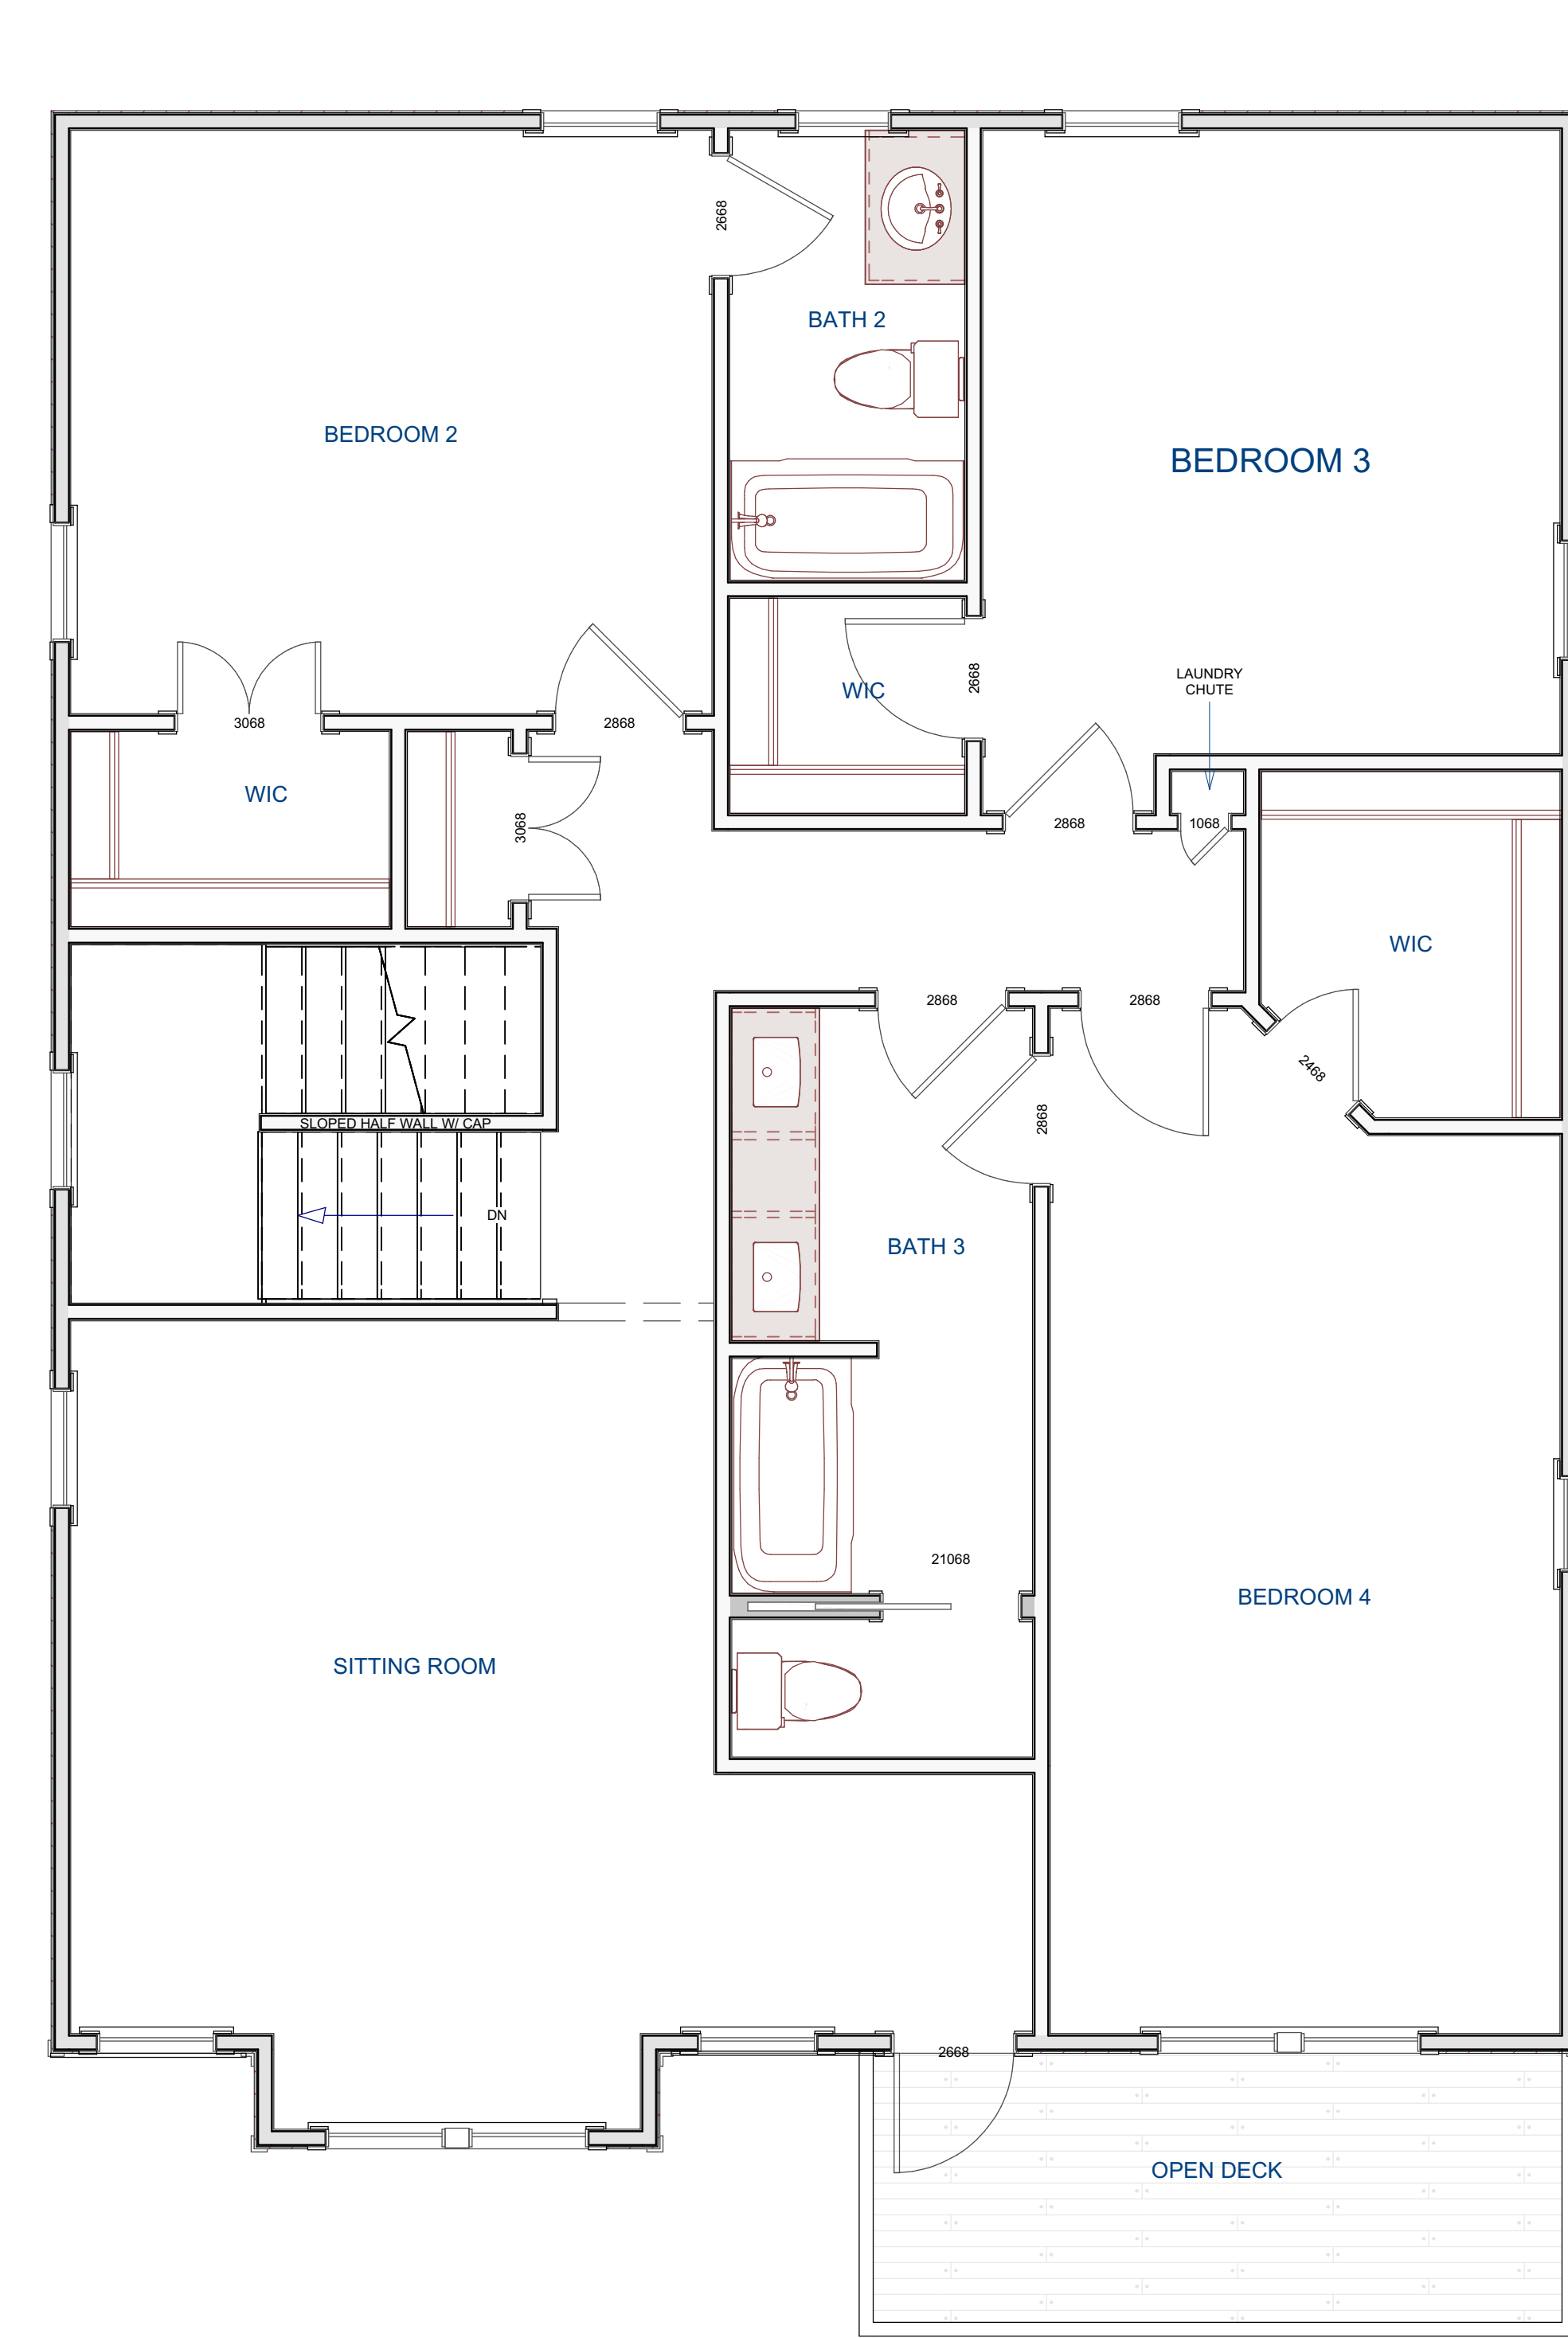

THE SWORDFISH

2,570 Heated Square Feet : 4 Bedrooms : 3.5 Baths

GROUND FLOOR

FIRST FLOOR

SECOND FLOOR

2,570 HEATED SQUARE FEET

GROUND FLOOR HEATED: 187 SQ FT 9' CEILING HEIGHT

FIRST FLOOR HEATED: 1,150 SQ FT 9' CEILING HEIGHT

SECOND FLOOR HEATED: 1,233 SQ FT 9' CEILING HEIGHT

PLANS ARE GENERAL LAYOUTS AND SUBJECT TO FUTURE REVISIONS.
FINAL MEASUREMENTS TO BE CONFIRMED BY CONTRACTOR.