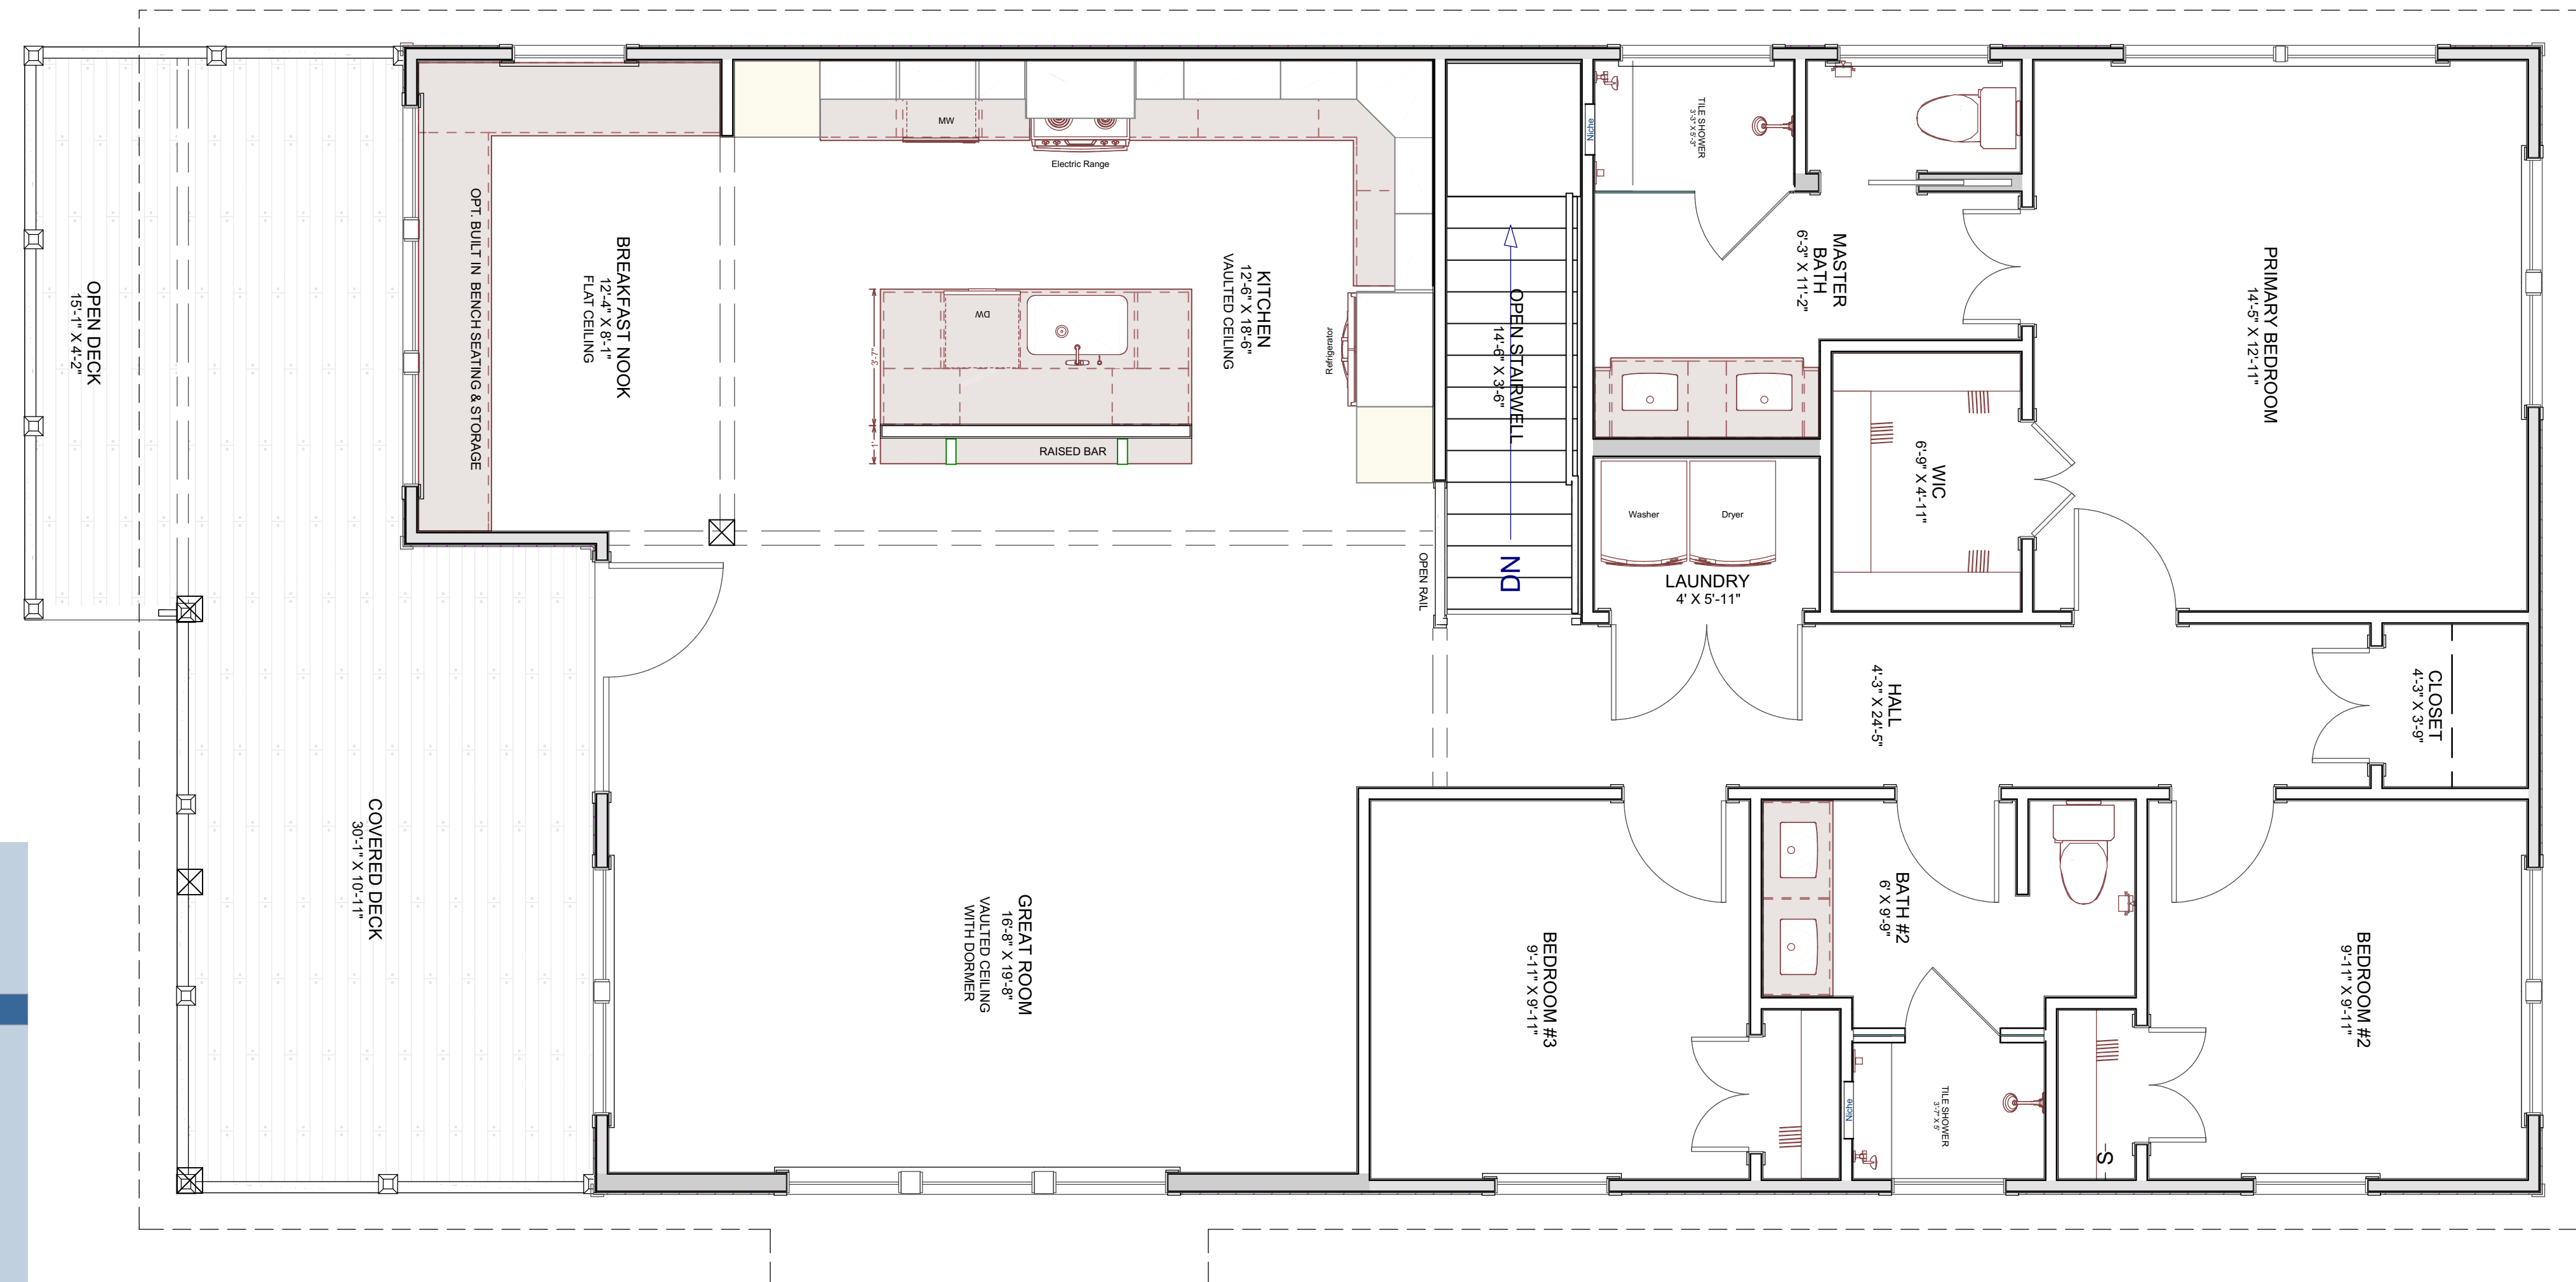

THE SHORE

2,350 Heated Square Feet : 4 Bedrooms : 3 Baths

FIRST FLOOR

SECOND FLOOR

2,350 HEATED SQUARE FEET

FIRST FLOOR HEATED: 807 SQ FT

SECOND FLOOR HEATED: 1,543 SQ FT

PORCHES: 565 SQ FT

PLANS ARE GENERAL LAYOUTS AND SUBJECT TO FUTURE REVISIONS.
FINAL MEASUREMENTS TO BE CONFIRMED BY CONTRACTOR.