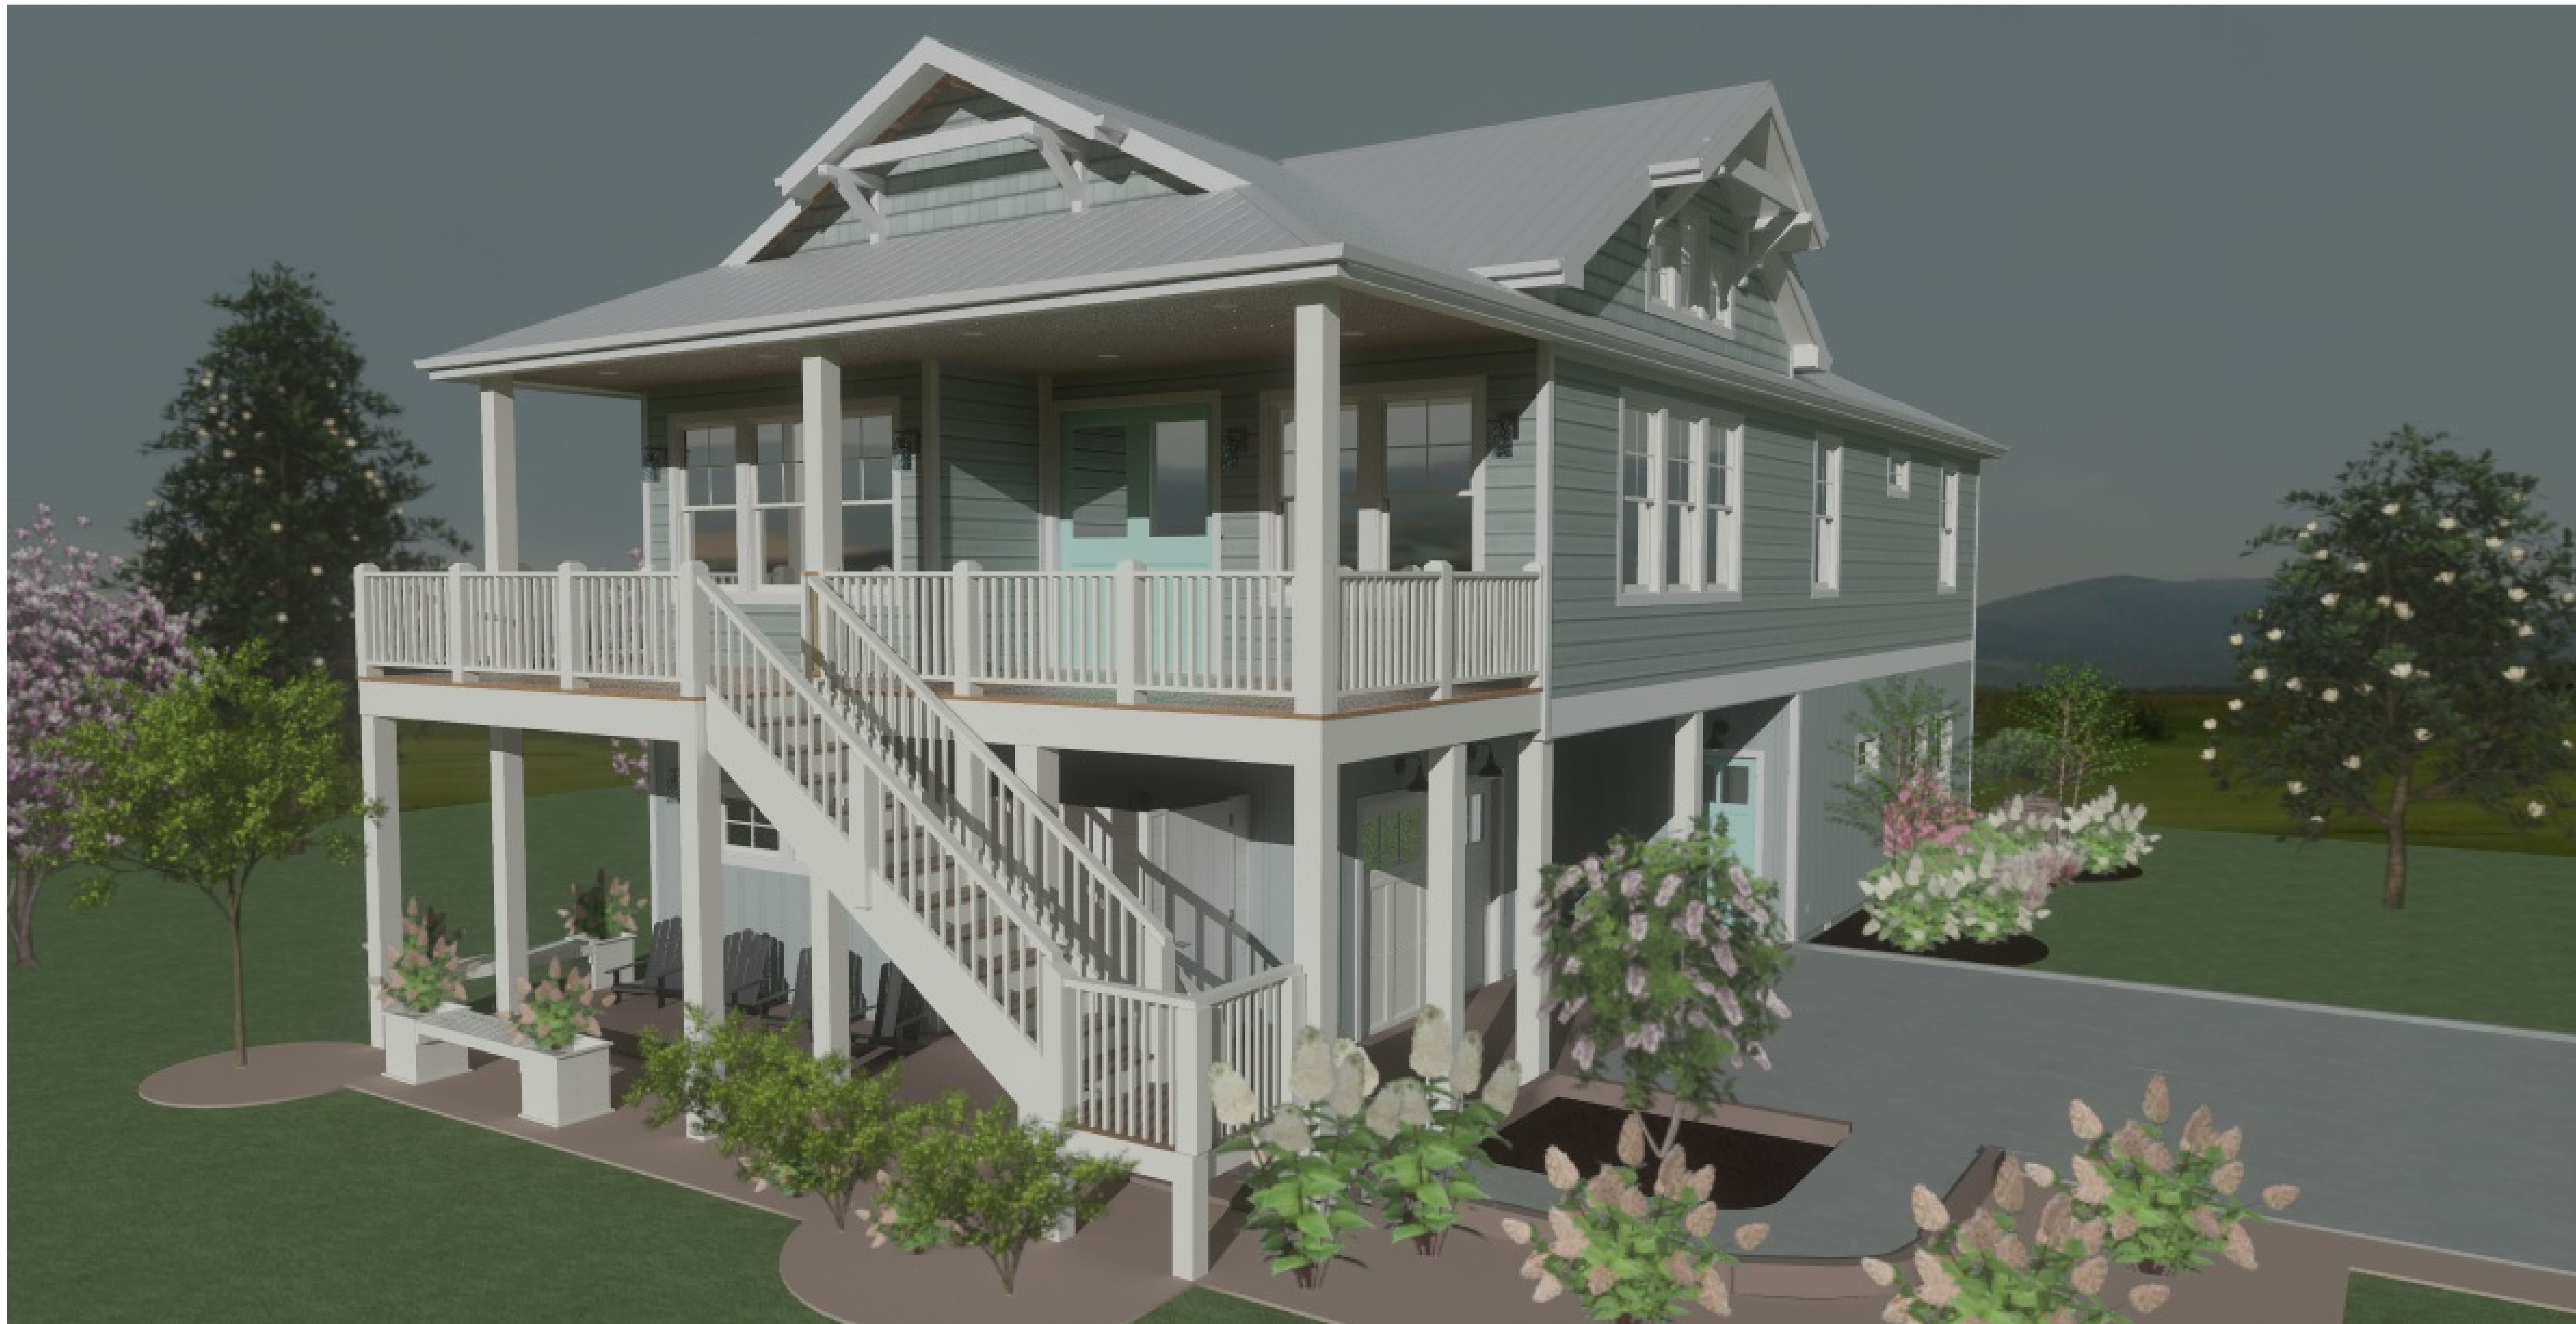

THE SHORE

2,350 Heated Square Feet : 4 Bedrooms : 3 Baths

FIRST FLOOR

SECOND FLOOR

2,350 HEATED SQUARE FEET

FIRST FLOOR HEATED: 807 SQ FT

SECOND FLOOR HEATED: 1,543 SQ FT

PORCHES: 565 SQ FT

PLANS ARE GENERAL LAYOUTS AND SUBJECT TO FUTURE REVISIONS.
FINAL MEASUREMENTS TO BE CONFIRMED BY CONTRACTOR.