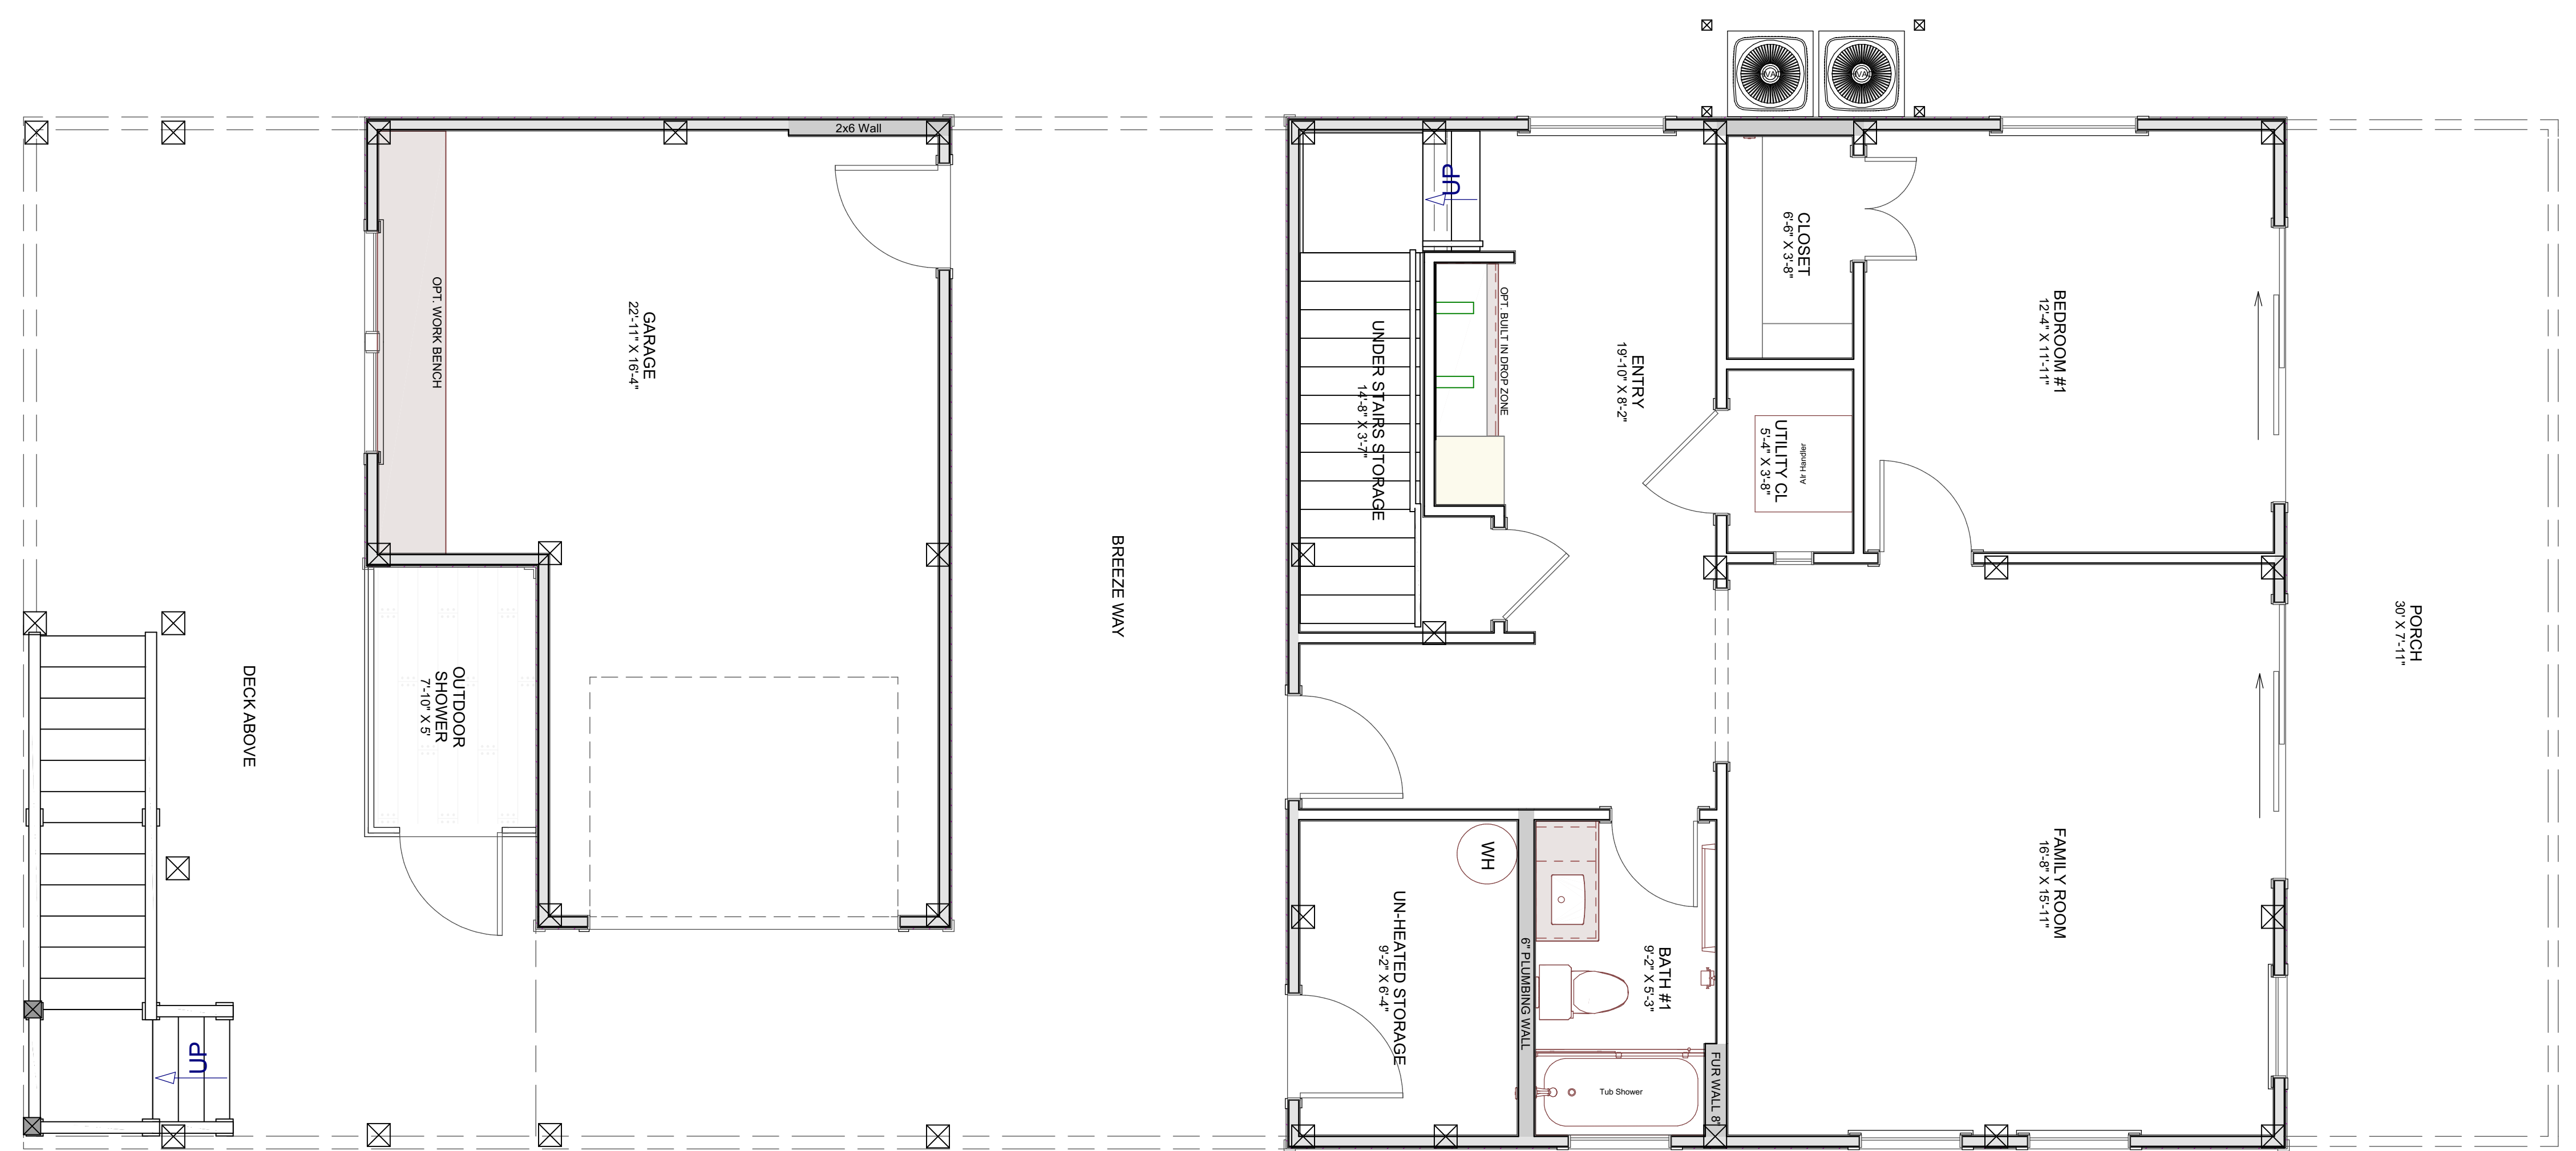

THE SHORE

2,350 Heated Square Feet : 4 Bedrooms : 3 Baths

FIRST FLOOR

SECOND FLOOR

2,350 HEATED SQUARE FEET

FIRST FLOOR HEATED: 807 SQ FT

SECOND FLOOR HEATED: 1,543 SQ FT

PORCHES: 565 SQ FT

PLANS ARE GENERAL LAYOUTS AND SUBJECT TO FUTURE REVISIONS.
FINAL MEASUREMENTS TO BE CONFIRMED BY CONTRACTOR.