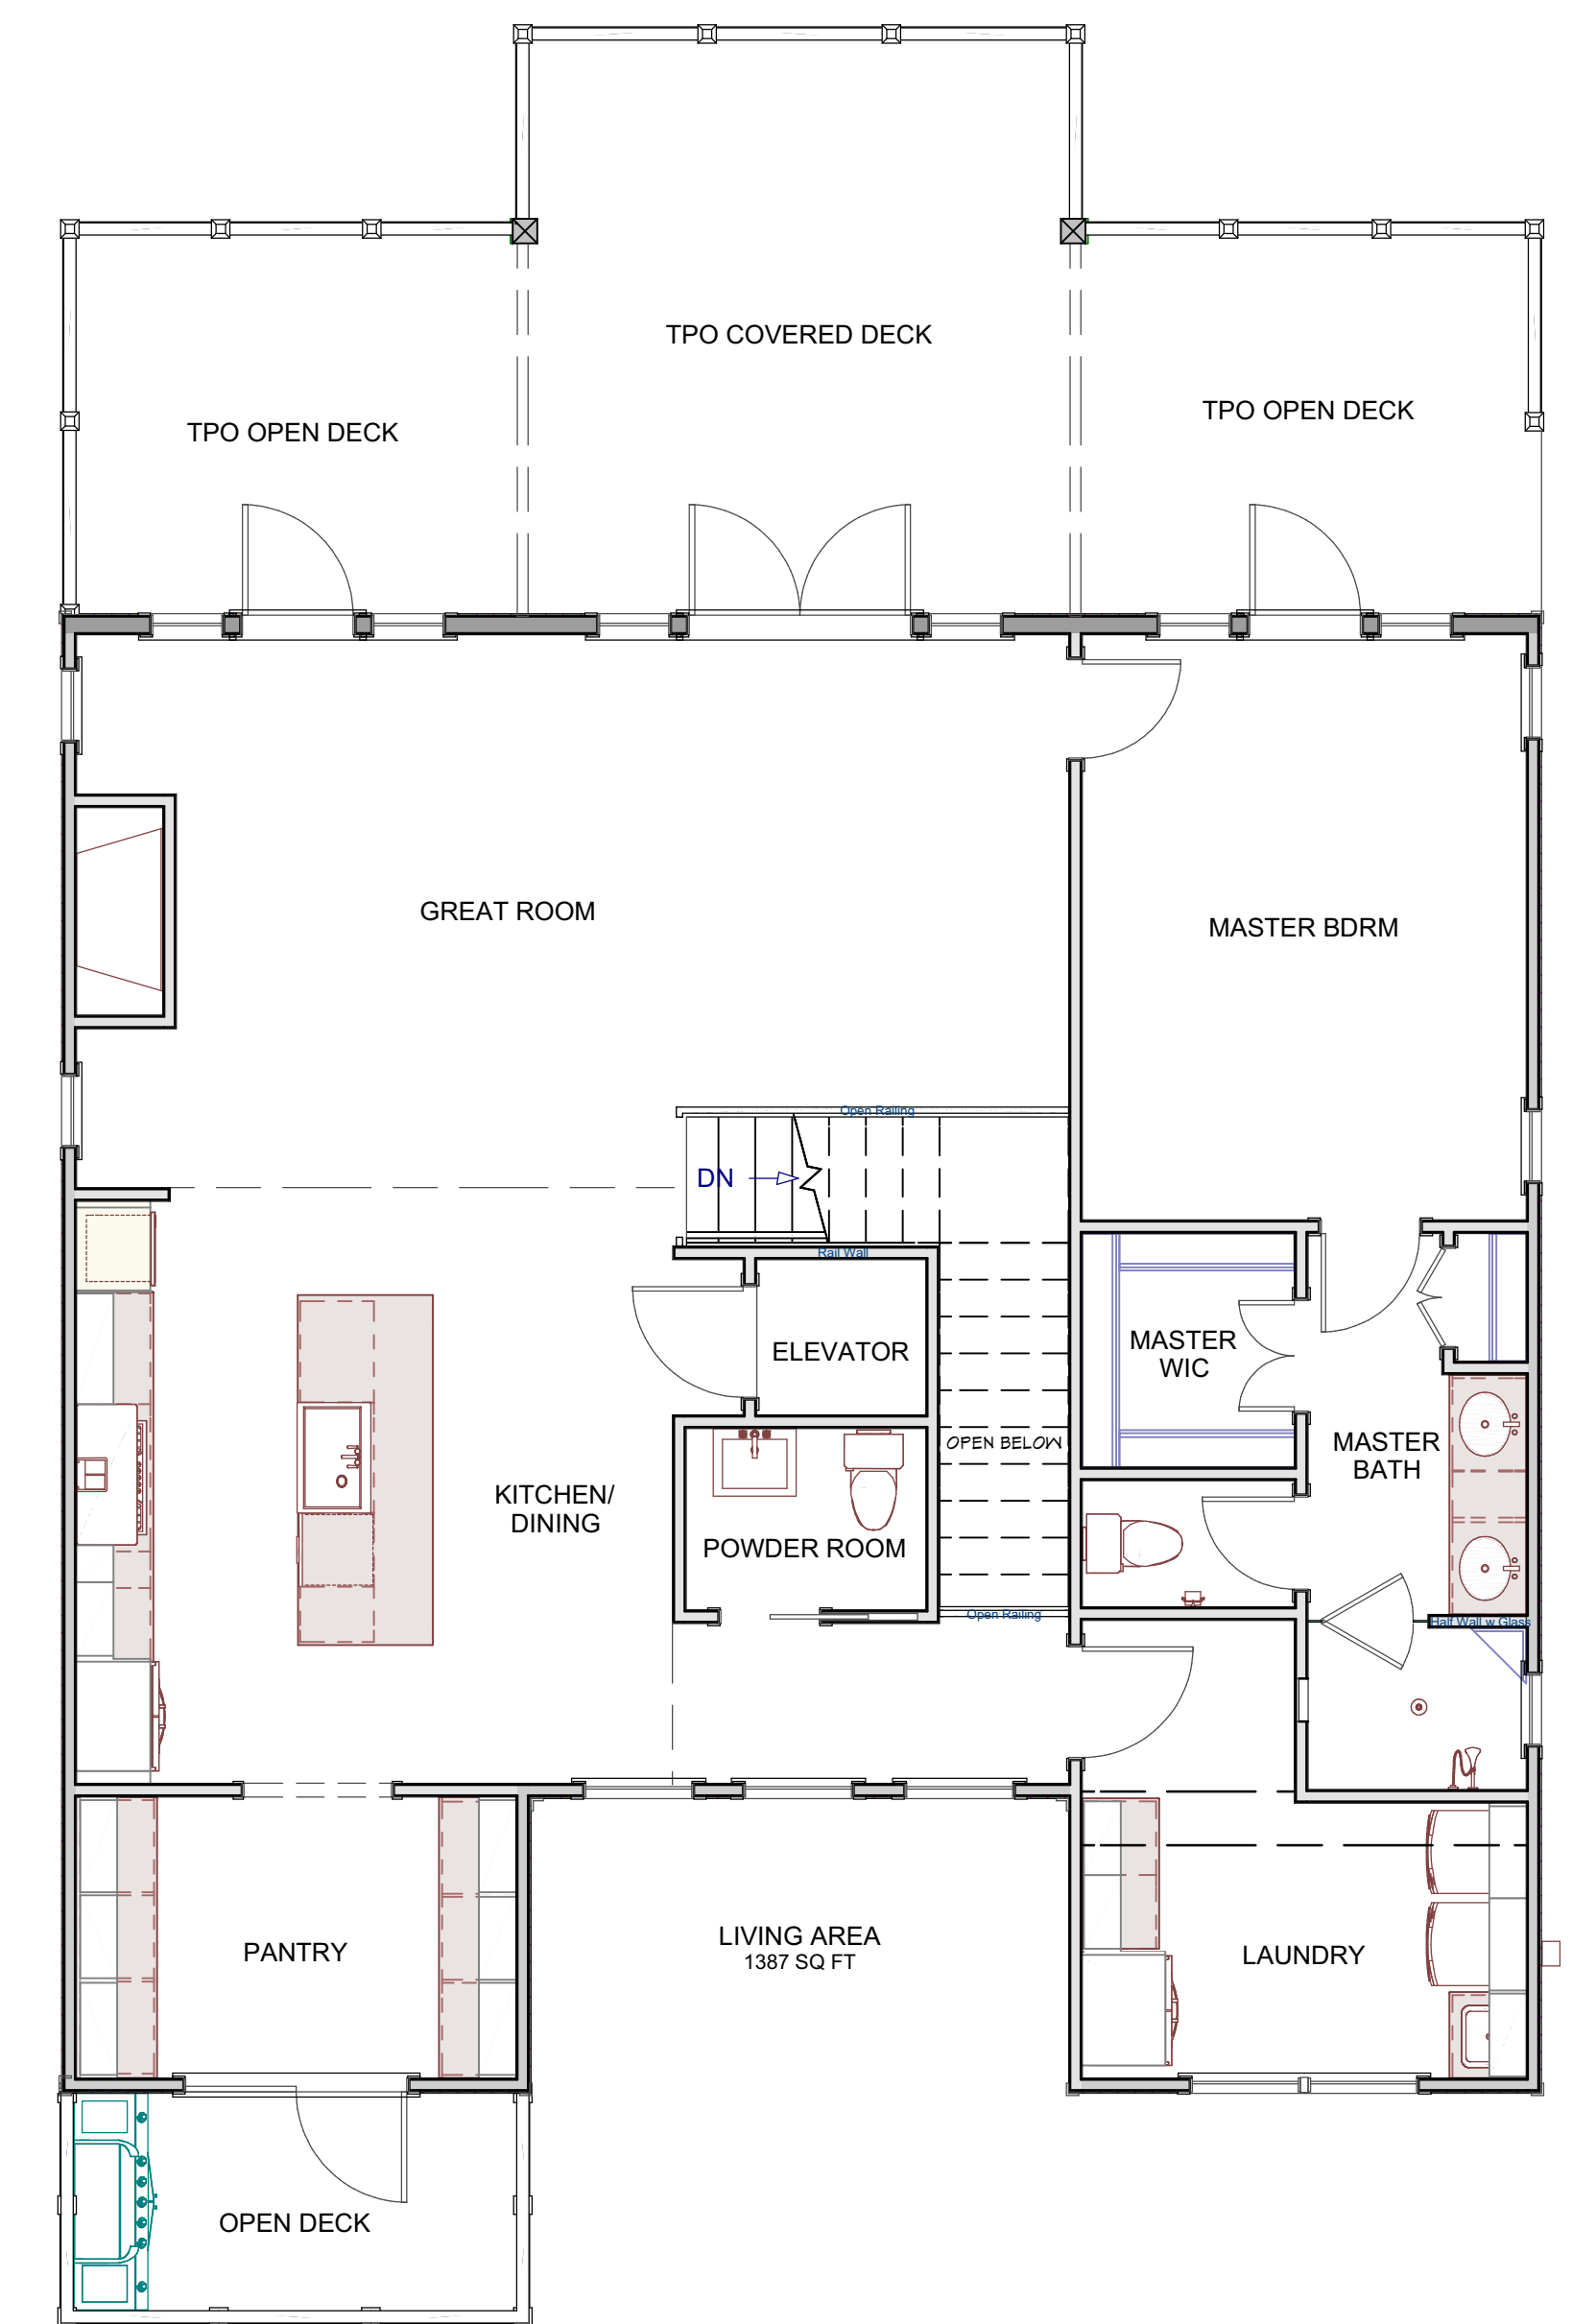

# THE OCEANA

3,703 Heated Square Feet : 6 Bedrooms : 5.5 Baths

**GROUND FLOOR**

**FIRST FLOOR**

**SECOND FLOOR**

**3,703 HEATED SQUARE FEET**

GROUND FLOOR HEATED: 717 SQ FT 9' CEILING HEIGHT

FIRST FLOOR HEATED: 1,576 SQ FT 10' CEILING HEIGHT

SECOND FLOOR HEATED: 1,410 SQ FT 10' CEILING HEIGHT

PLANS ARE GENERAL LAYOUTS AND SUBJECT TO FUTURE REVISIONS.  
FINAL MEASUREMENTS TO BE CONFIRMED BY CONTRACTOR.