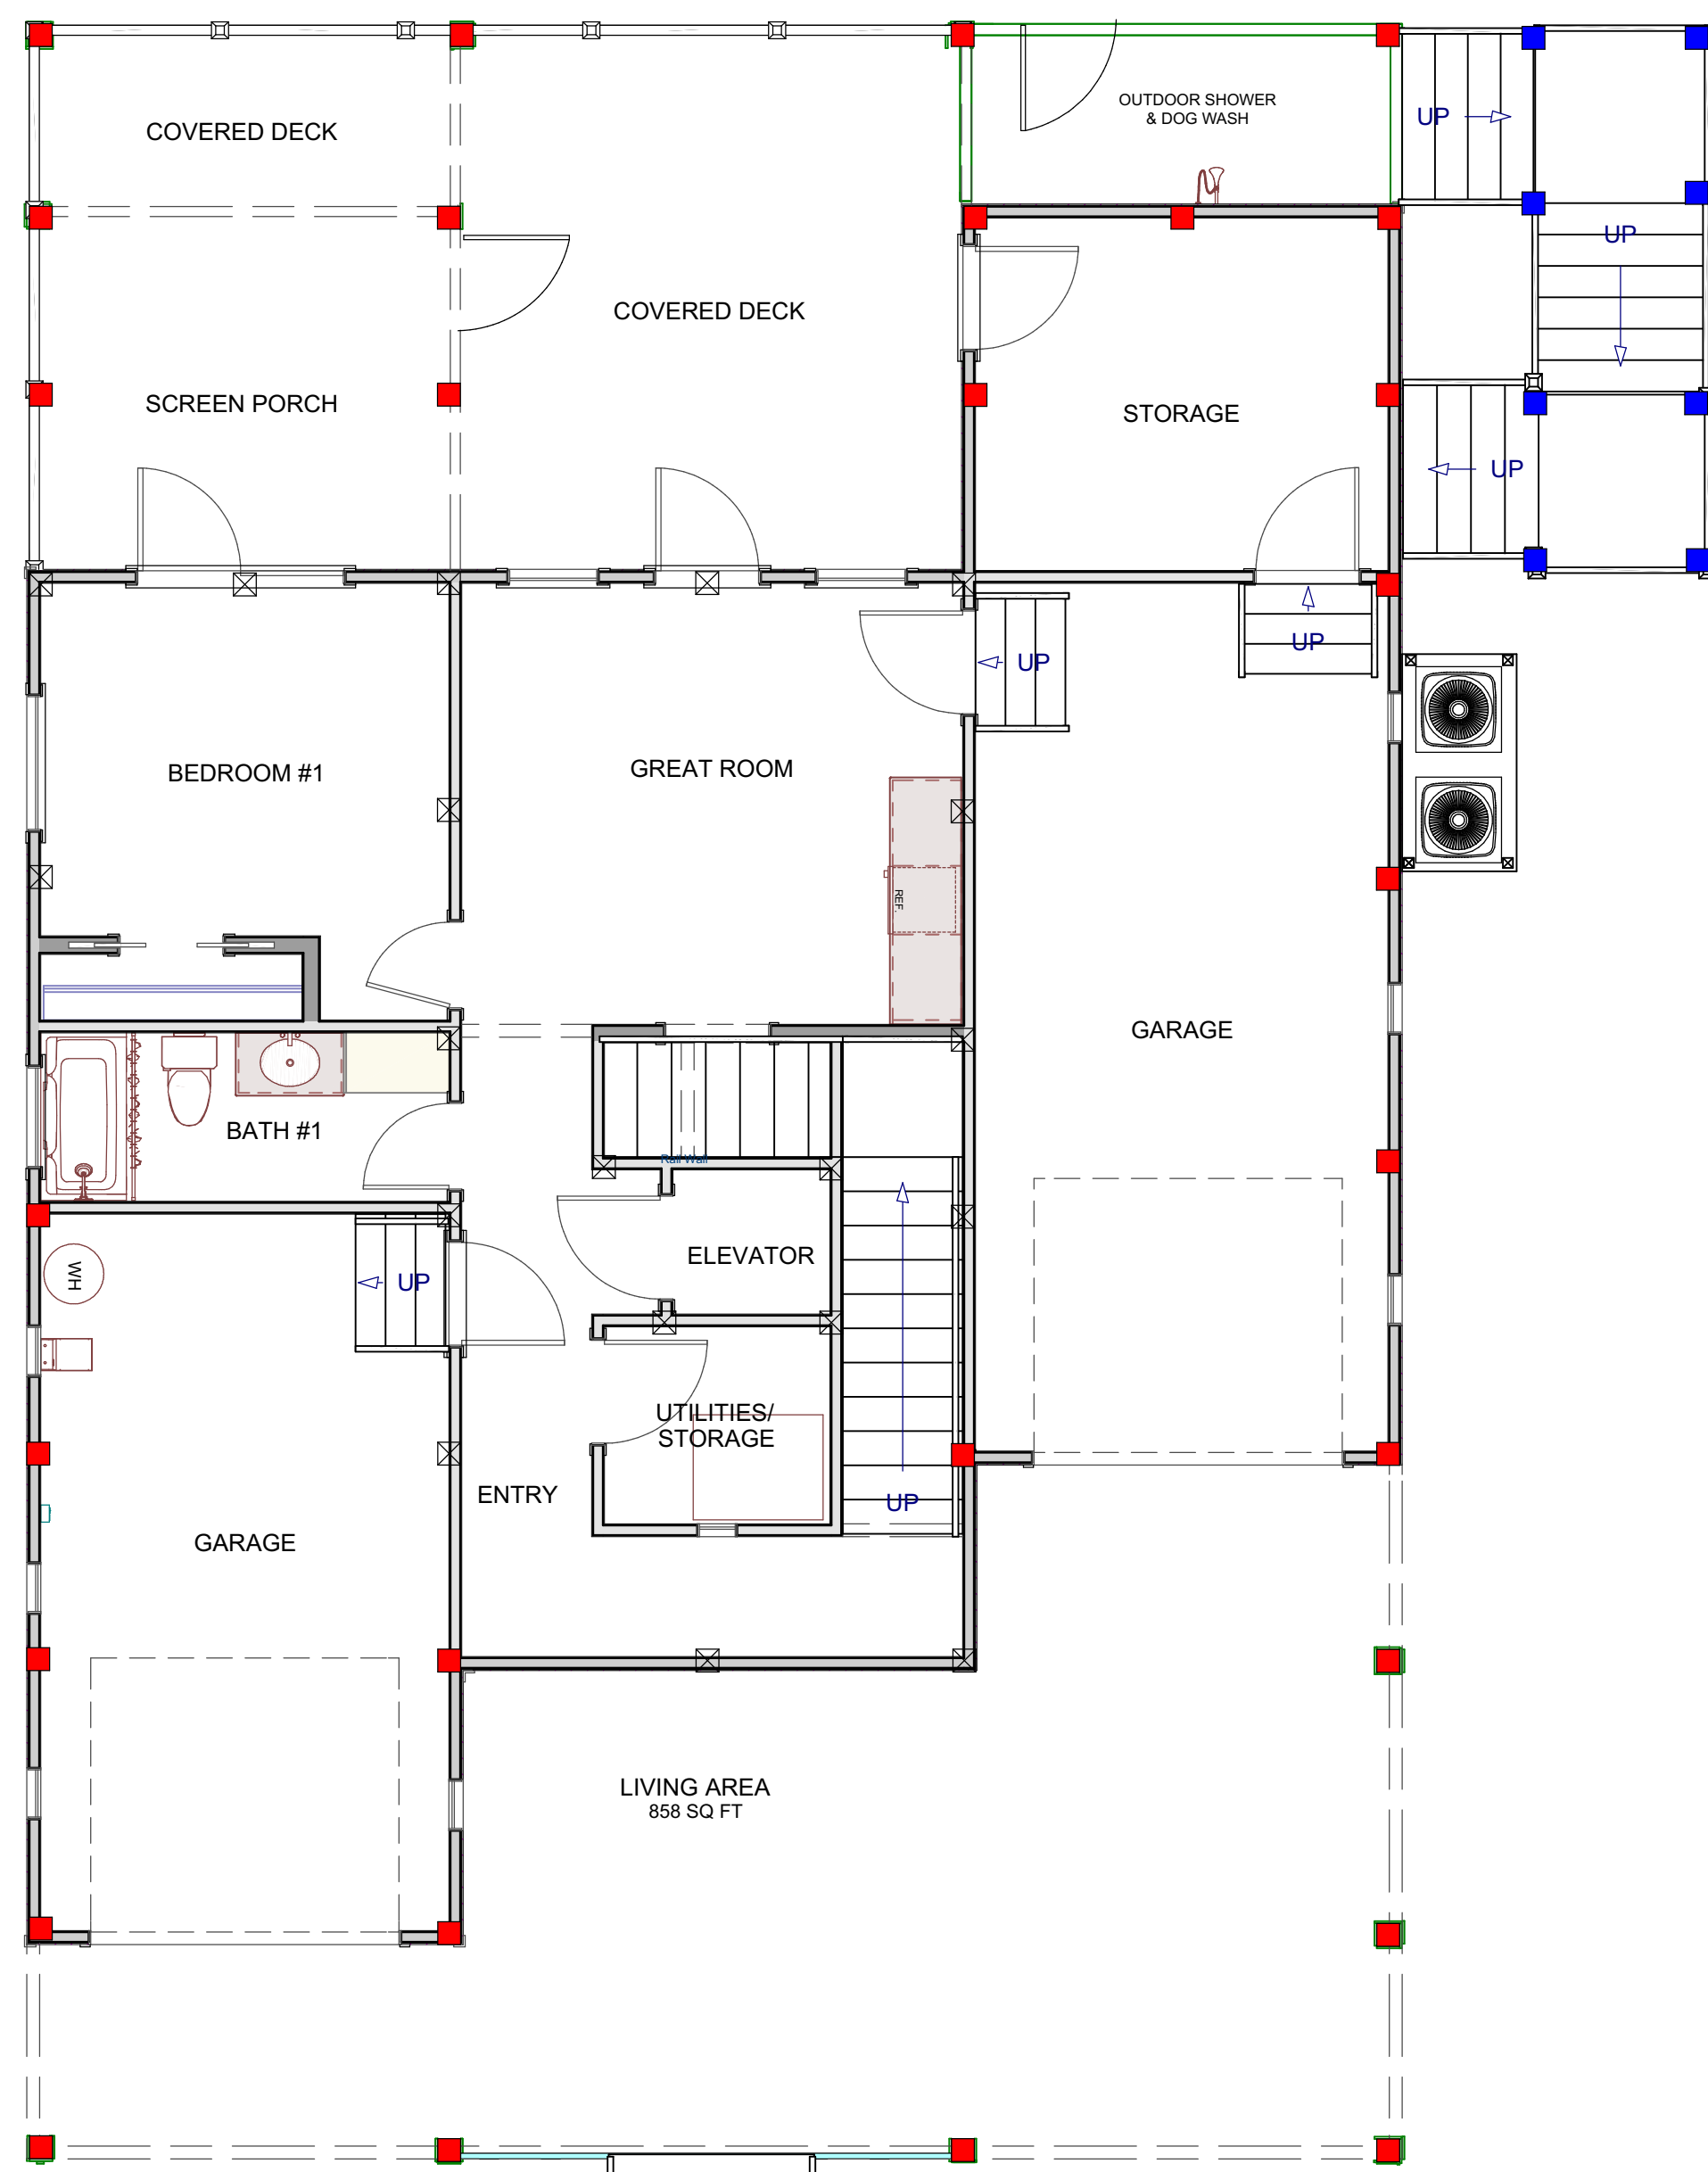

# THE OCEANA

3,703 Heated Square Feet : 6 Bedrooms : 5.5 Baths

**GROUND FLOOR**

**FIRST FLOOR**

**SECOND FLOOR**

**3,703 HEATED SQUARE FEET**

GROUND FLOOR HEATED: 717 SQ FT 9' CEILING HEIGHT

FIRST FLOOR HEATED: 1,576 SQ FT 10' CEILING HEIGHT

SECOND FLOOR HEATED: 1,410 SQ FT 10' CEILING HEIGHT

PLANS ARE GENERAL LAYOUTS AND SUBJECT TO FUTURE REVISIONS.  
FINAL MEASUREMENTS TO BE CONFIRMED BY CONTRACTOR.